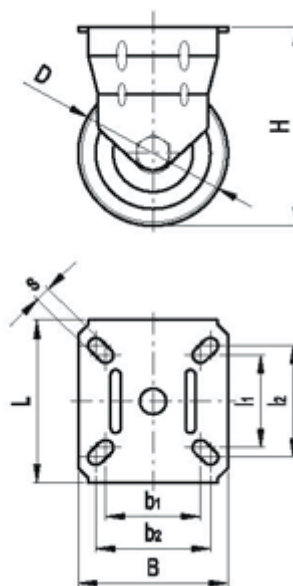

# Data Sheet

Article number: 2314452106

Description: E+G rubber wheel 452106  
RE.C7-060-PBL Fixed plate

## Measures

|                  |          |      |                 |
|------------------|----------|------|-----------------|
| B                | = 60     | L    | = 60            |
| b1               | = 38     | l1   | = 38            |
| b2               | = 48     | l2   | = 48            |
| Code             | = 452106 | l3   | = 24            |
| D                | = 60     | s    | = 6             |
| Dynamic load (N) | = 500    | Type | = RE.C7-060-PBL |
| g                | = 260    |      |                 |
| H                | = 83     |      |                 |